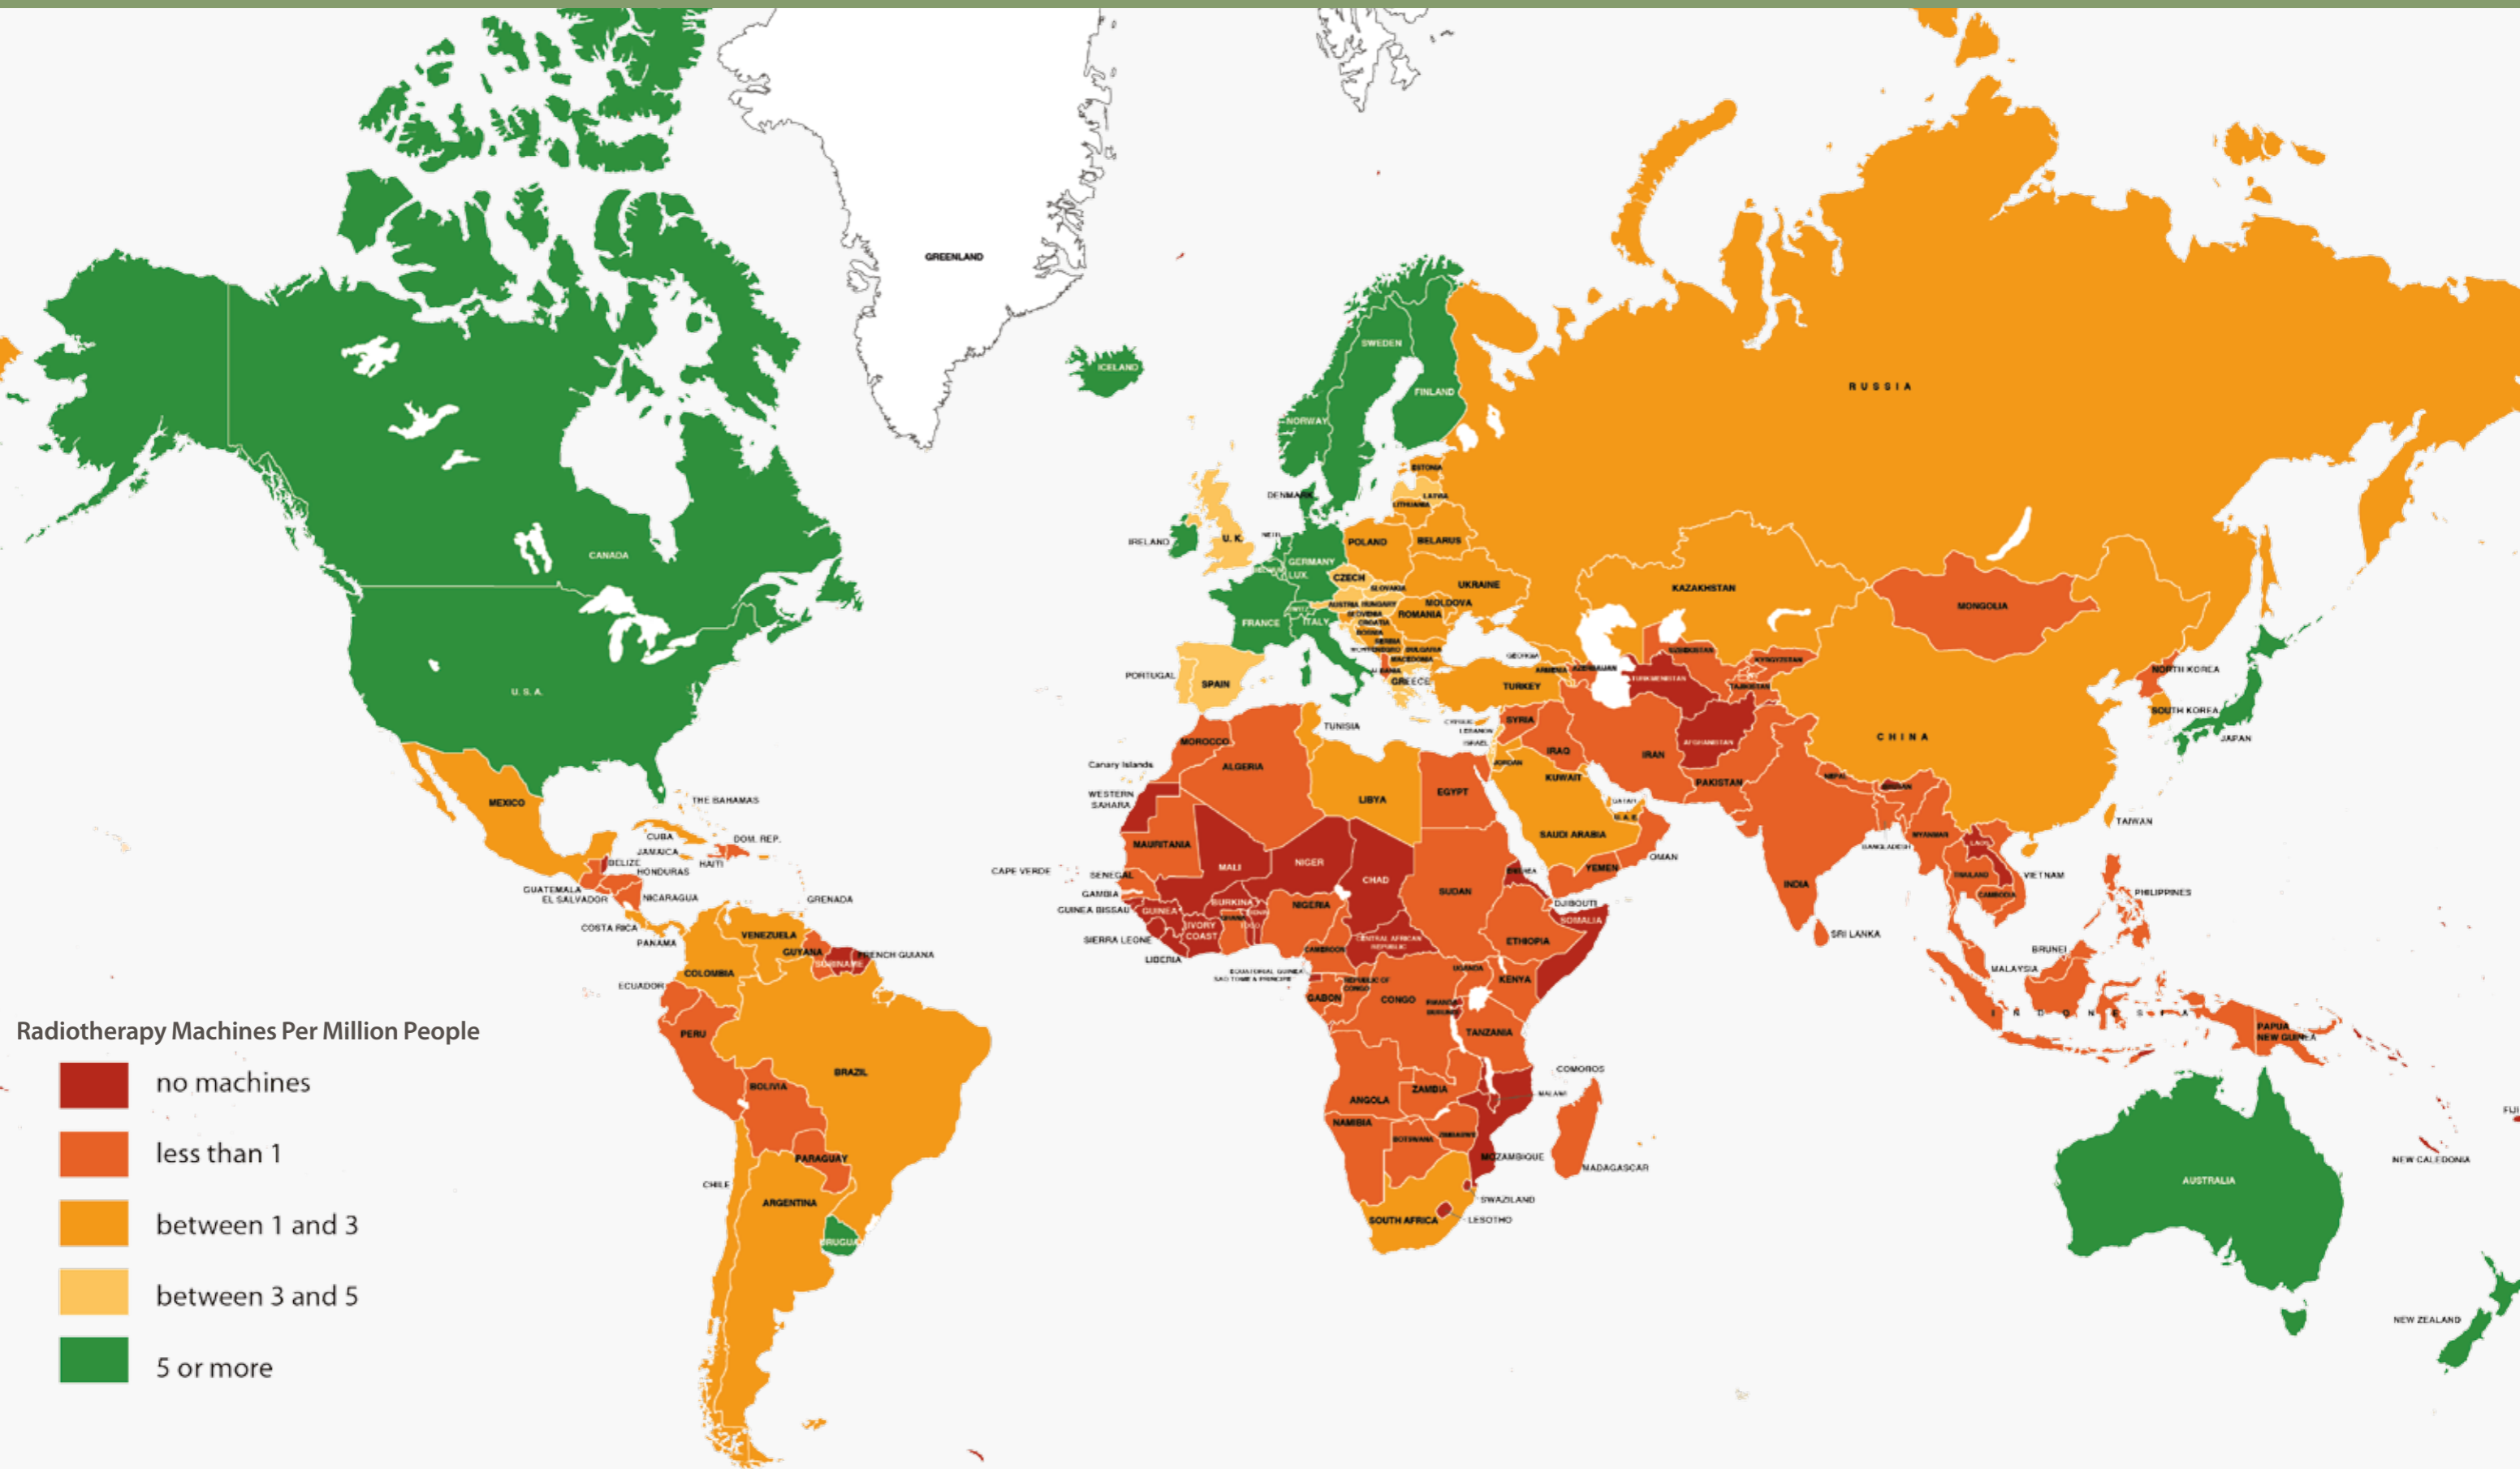

# Availability of Radiation Therapy

*Number of Radiotherapy Machines Per Million People*

Radiotherapy Machines Per Million People

- no machines
- less than 1
- between 1 and 3
- between 3 and 5
- 5 or more