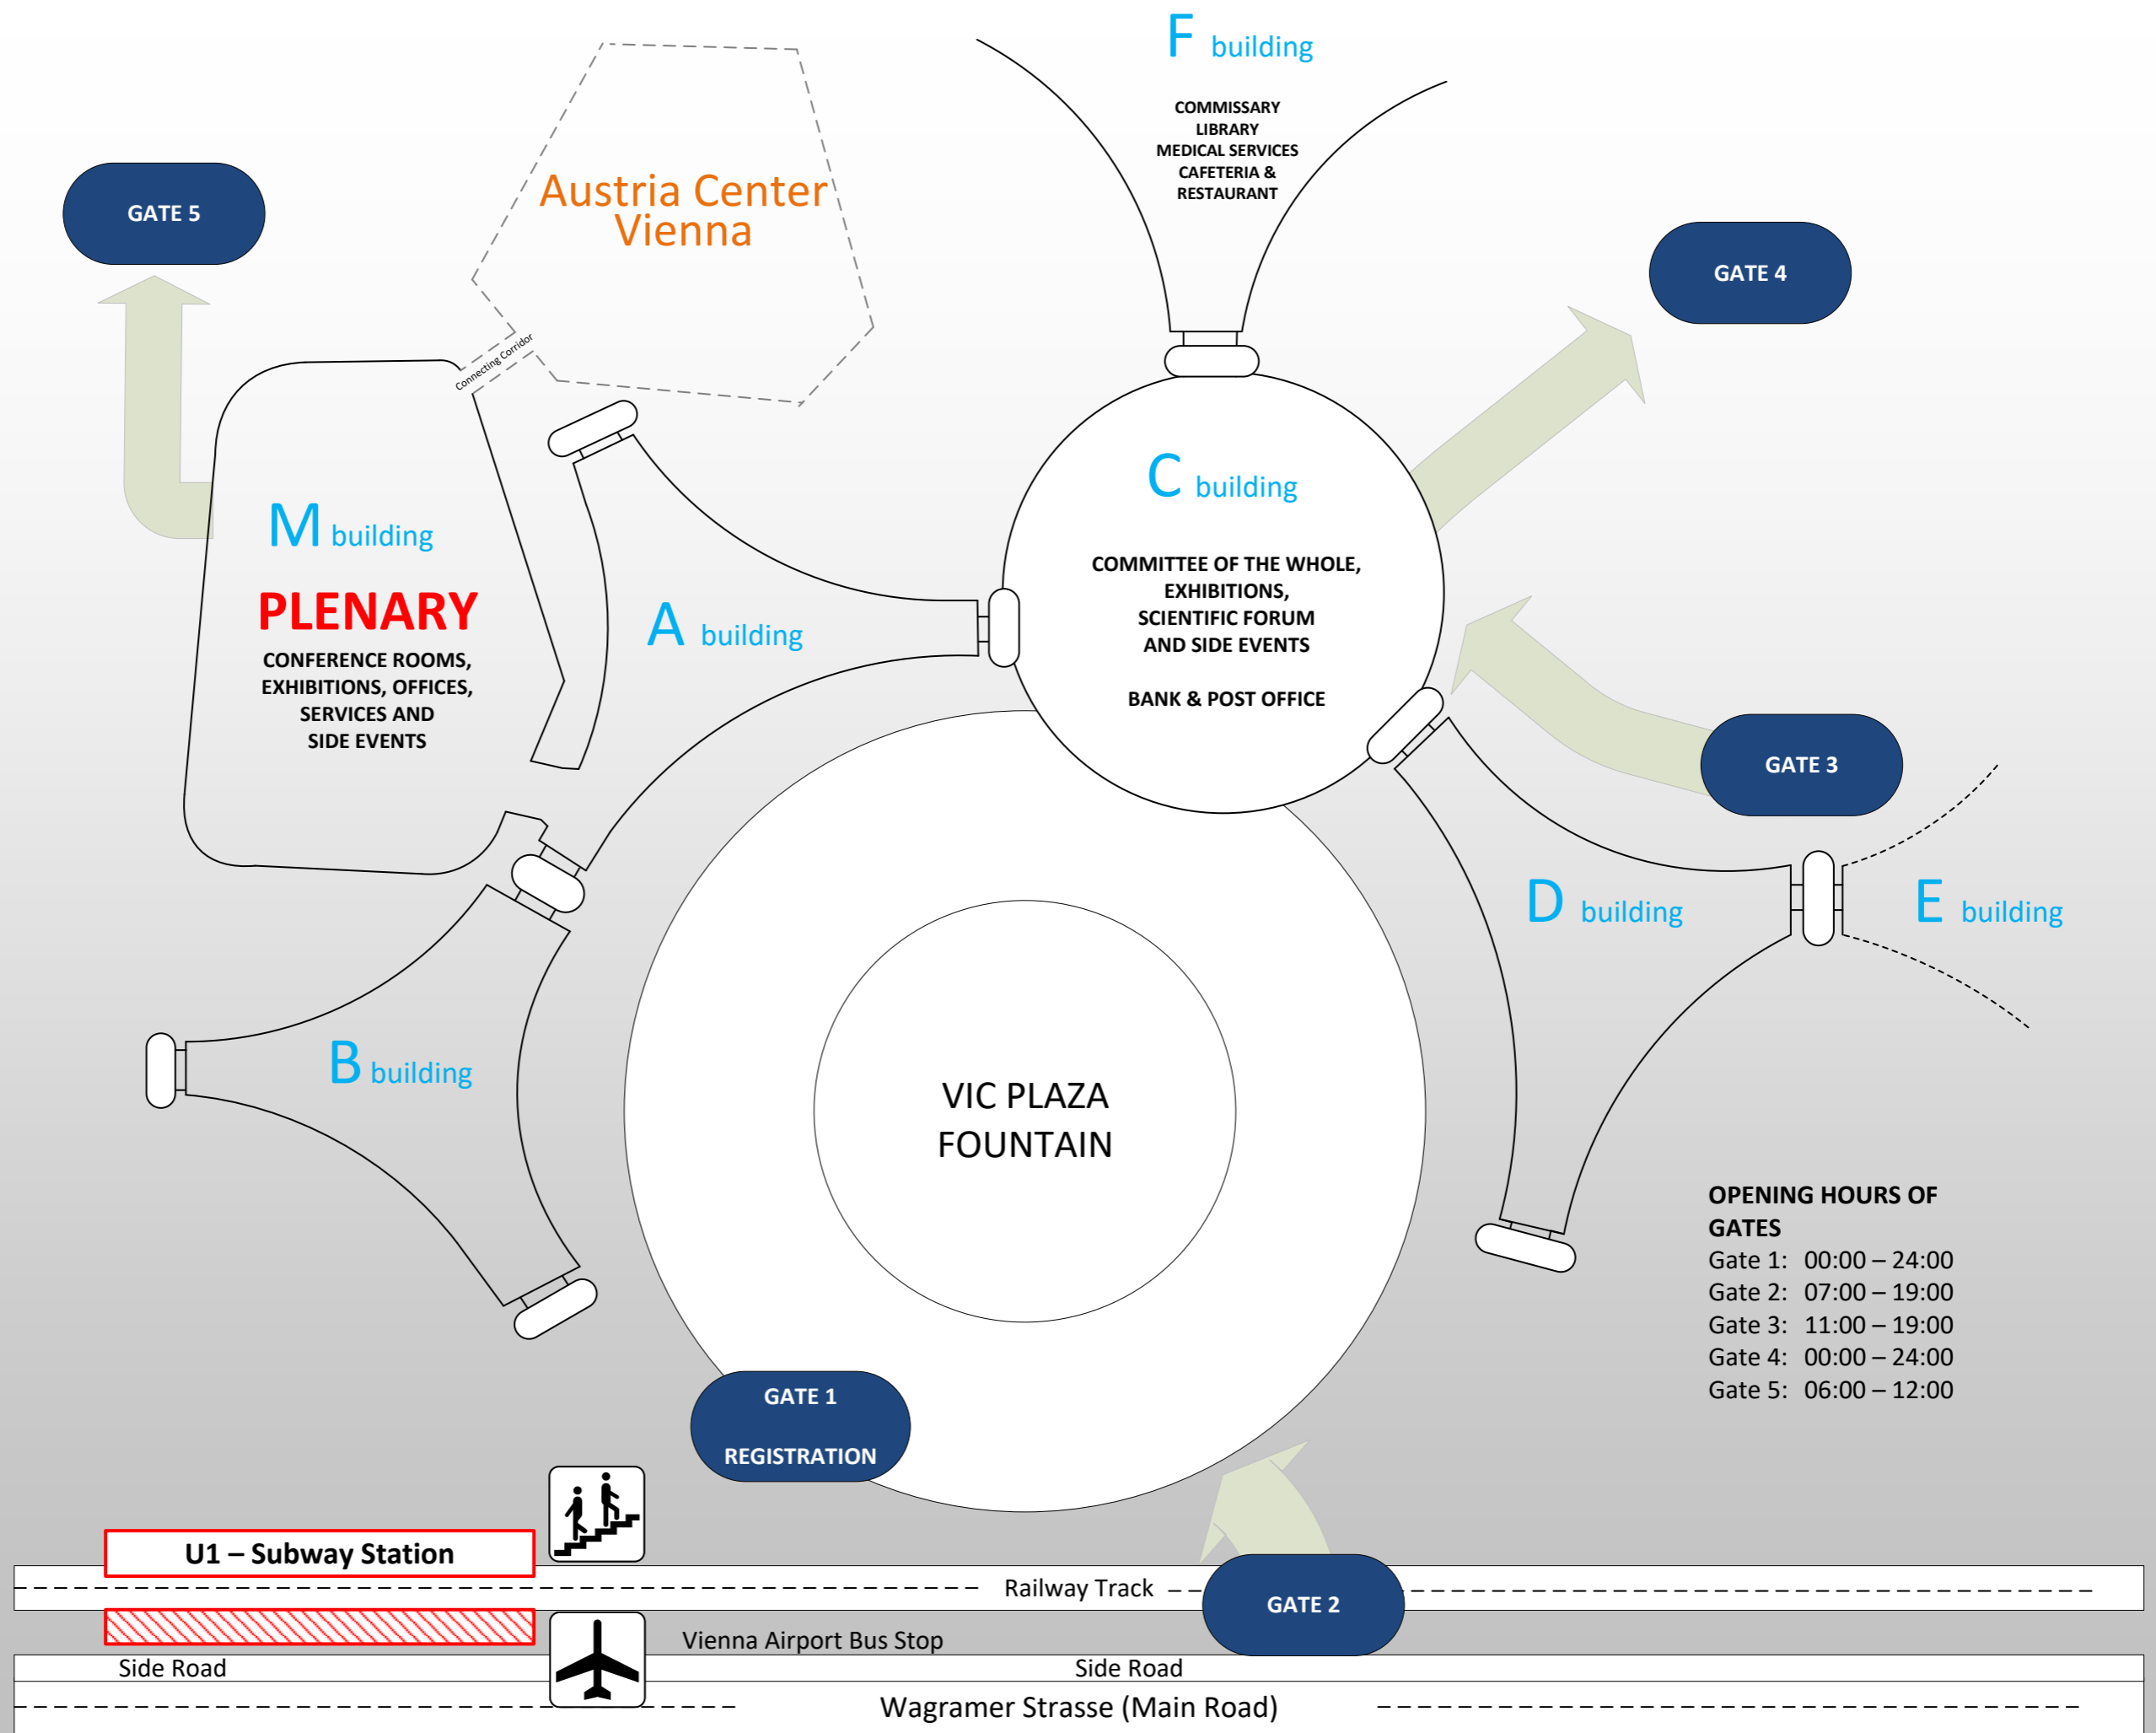

66th GENERAL CONFERENCE 26 – 30 September 2022 OVERVIEW PLAN

OPENING HOURS OF GATES

Gate 1:	00:00 – 24:00
Gate 2:	07:00 – 19:00
Gate 3:	11:00 – 19:00
Gate 4:	00:00 – 24:00
Gate 5:	06:00 – 12:00