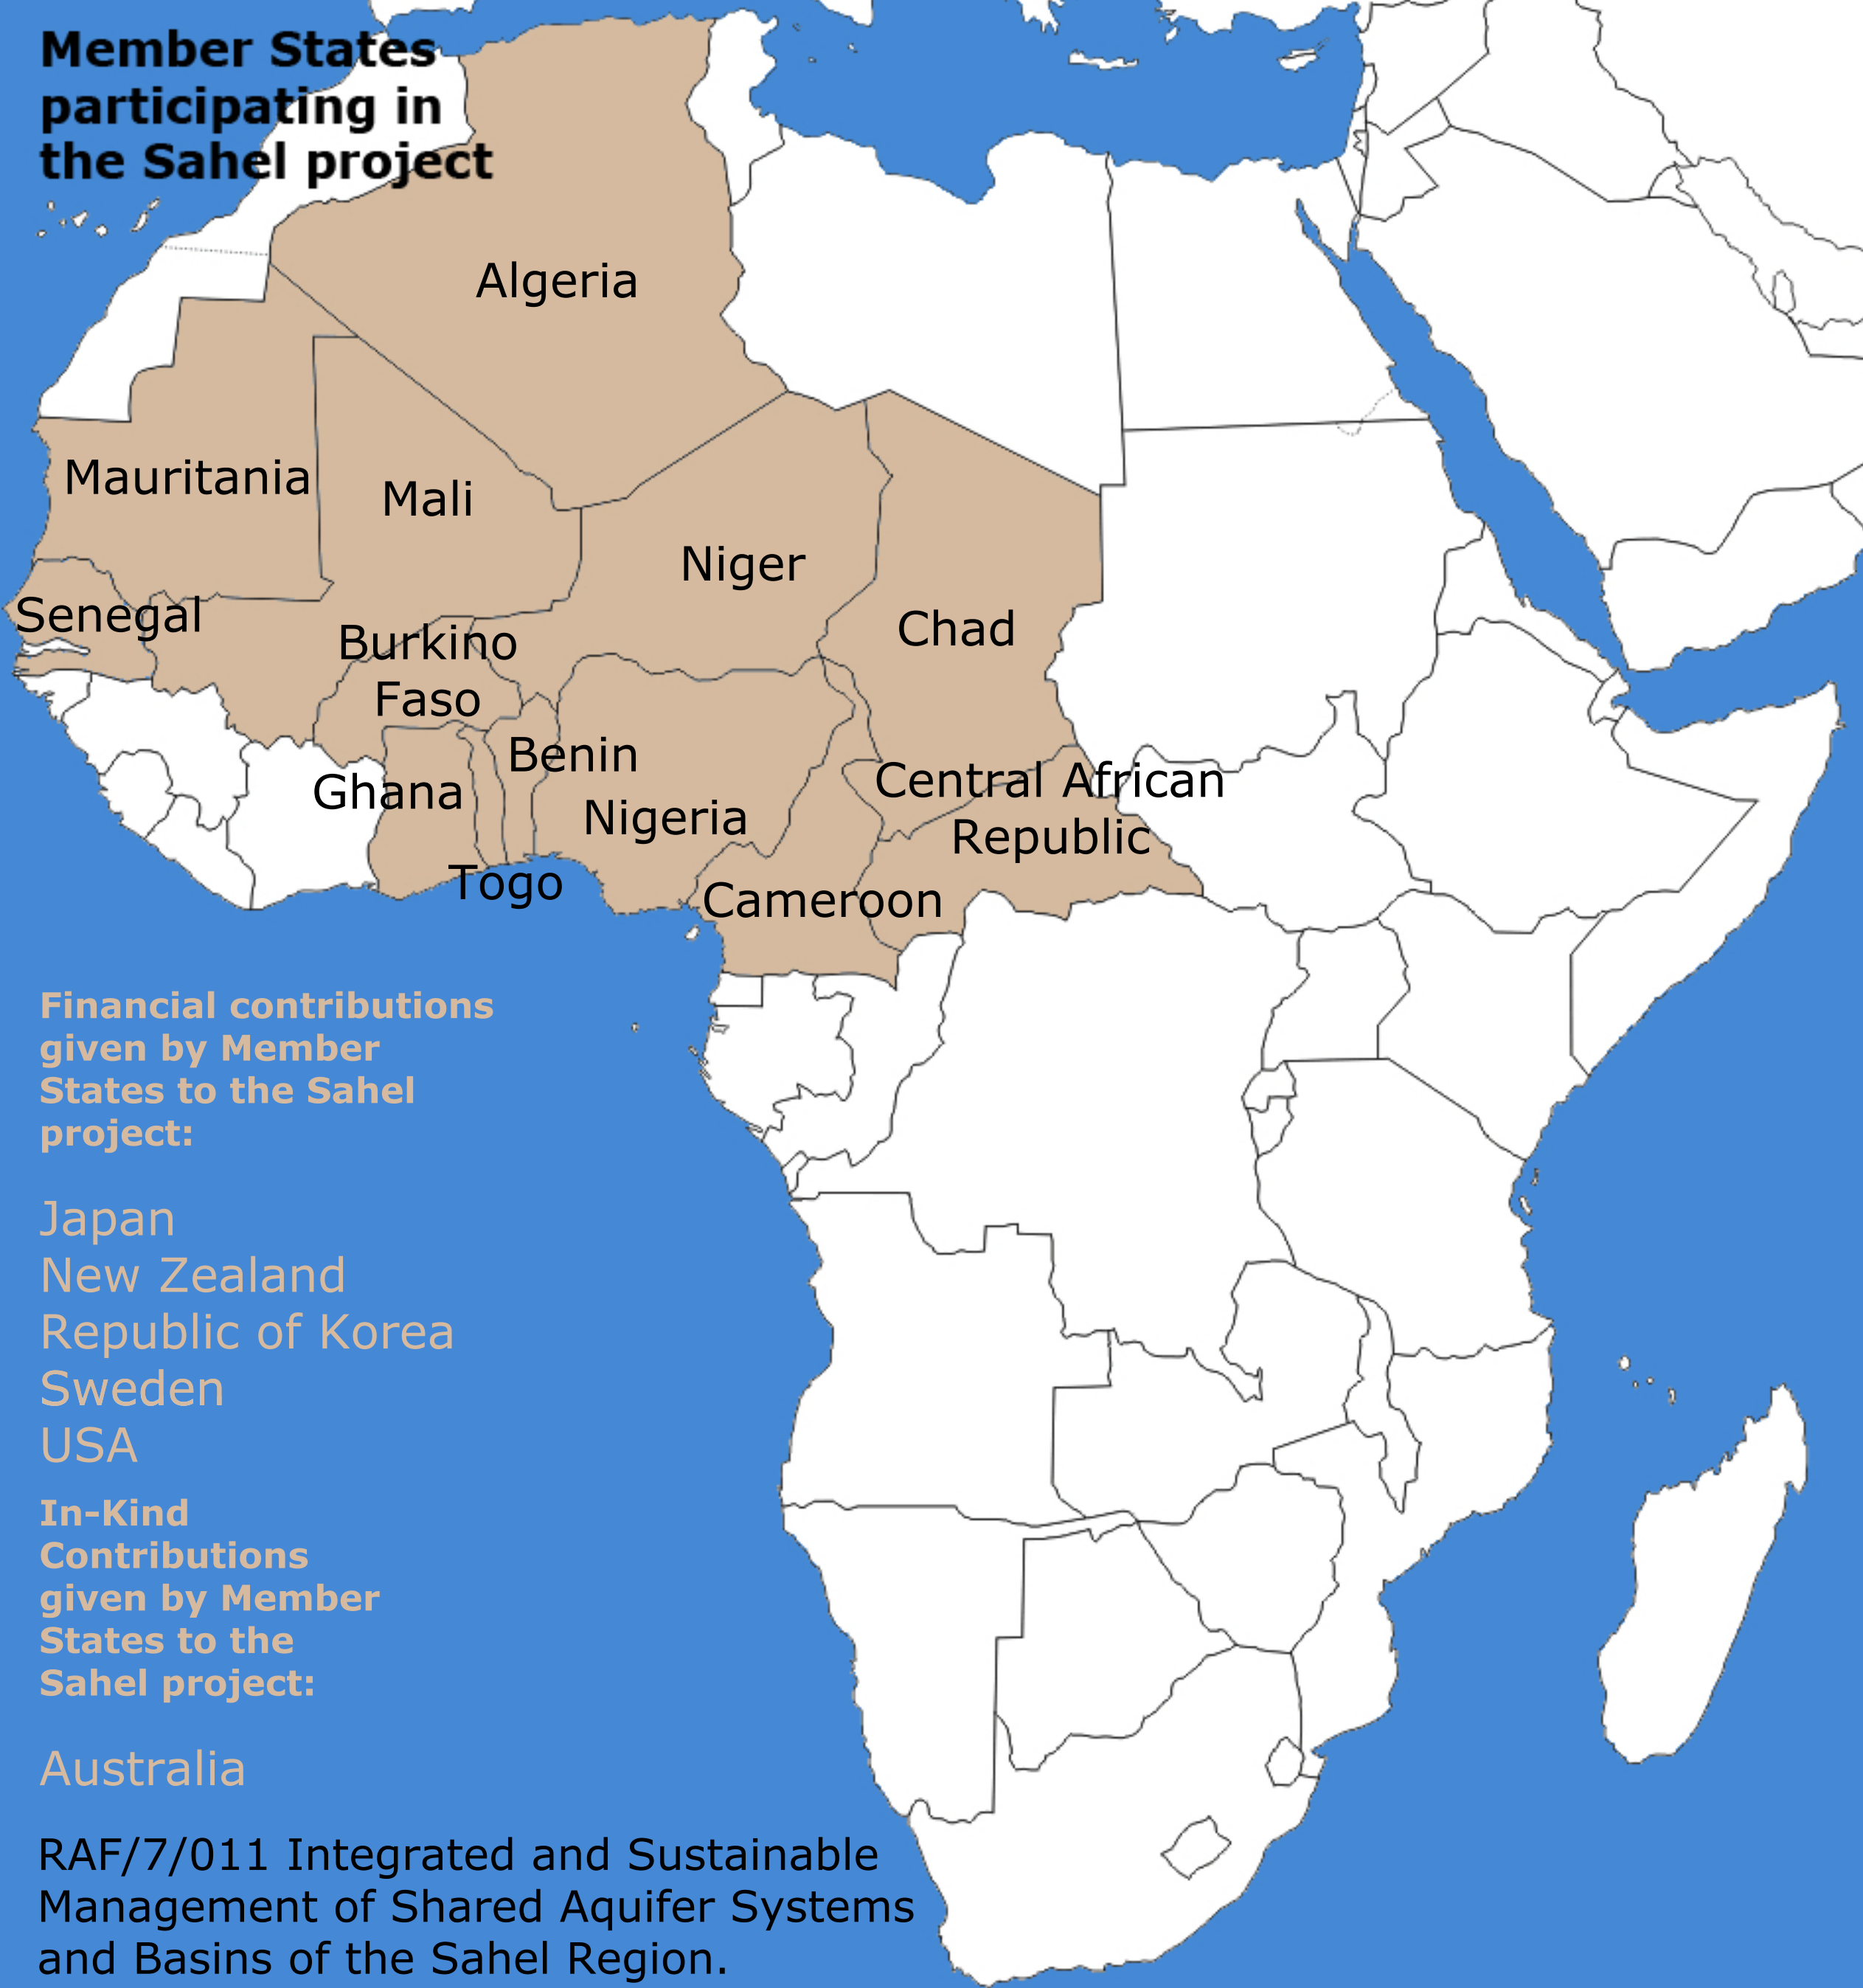

**Member States  
participating in  
the Sahel project**

**Financial contributions  
given by Member  
States to the Sahel  
project:**

- Japan
- New Zealand
- Republic of Korea
- Sweden
- USA

**In-Kind  
Contributions  
given by Member  
States to the  
Sahel project:**

Australia

RAF/7/011 Integrated and Sustainable  
Management of Shared Aquifer Systems  
and Basins of the Sahel Region.