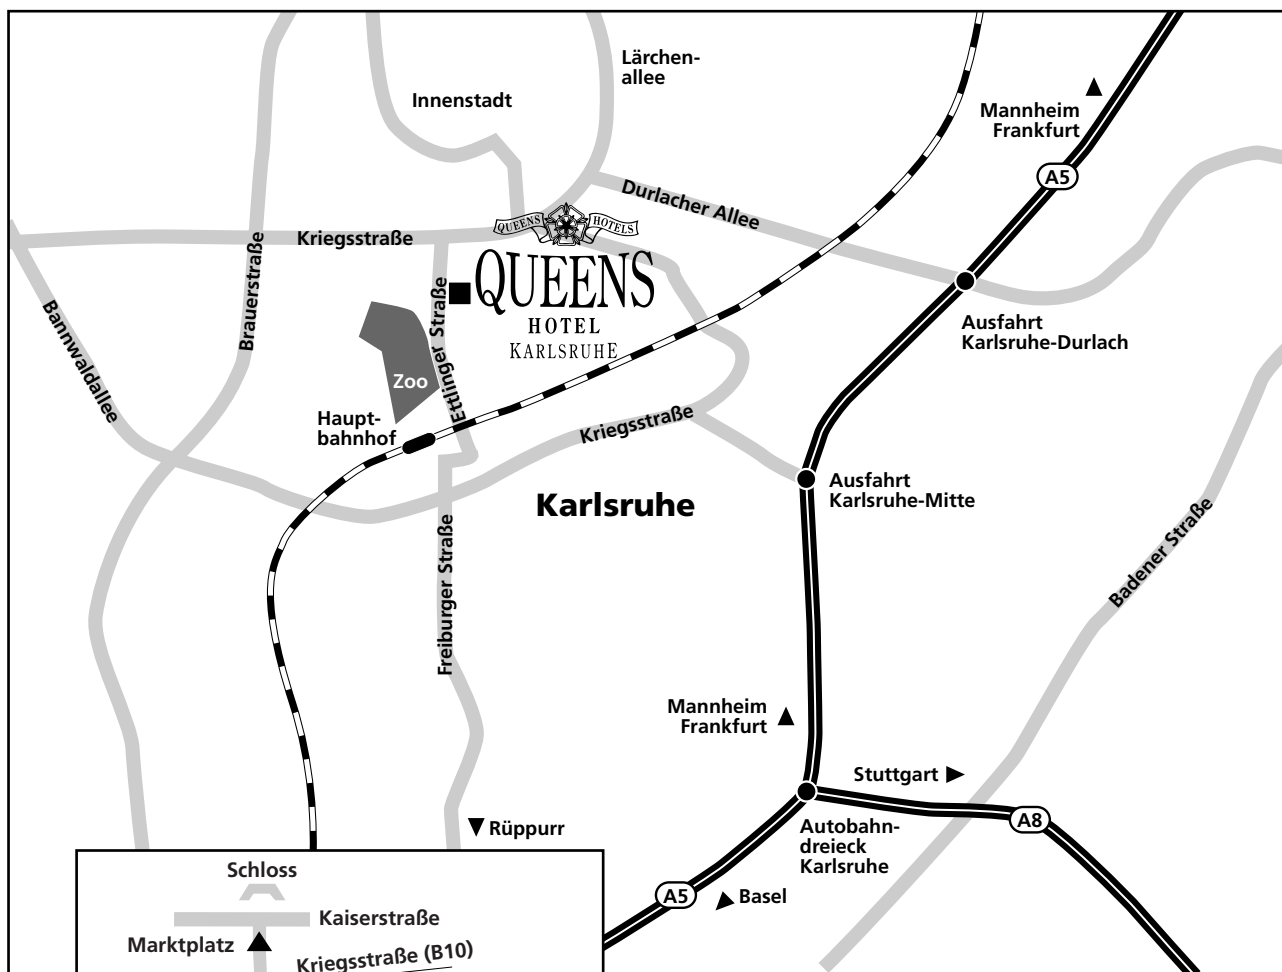

QUEENS HOTELS
QUEENS
 HOTEL
 KARLSRUHE

Ettlinger Straße 23 · 76137 Karlsruhe · Telephone 07 21/37 27-0 · Fax 07 21/3 72 71 70

Internet: www.queens-hotels.com

E-mail: Reservation.QKarlsruhe@Queensgruppe.de

How to find us

Arrival by car:

- From Frankfurt:
Leave A5 at exit Karlsruhe-Mitte
- From Stuttgart:
Change from A8 to A5, leave A5 at exit Karlsruhe-Mitte
- After Karlsruhe-Mitte:
Exit Stadtmitte/Staatstheater (same for A65)

Arrival by plane:

Airport Stuttgart	70 km
Airport Frankfurt	110 km
Airport Straßburg	65 km
Airport Baden-Baden (Söllingen)	50 km
Airport Mannheim	45 km

Arrival by train:

8 minutes walk to the hotel or 2 stops by tram in the direction of the City Center (Stop "Augartenstrasse" is in front of the hotel).