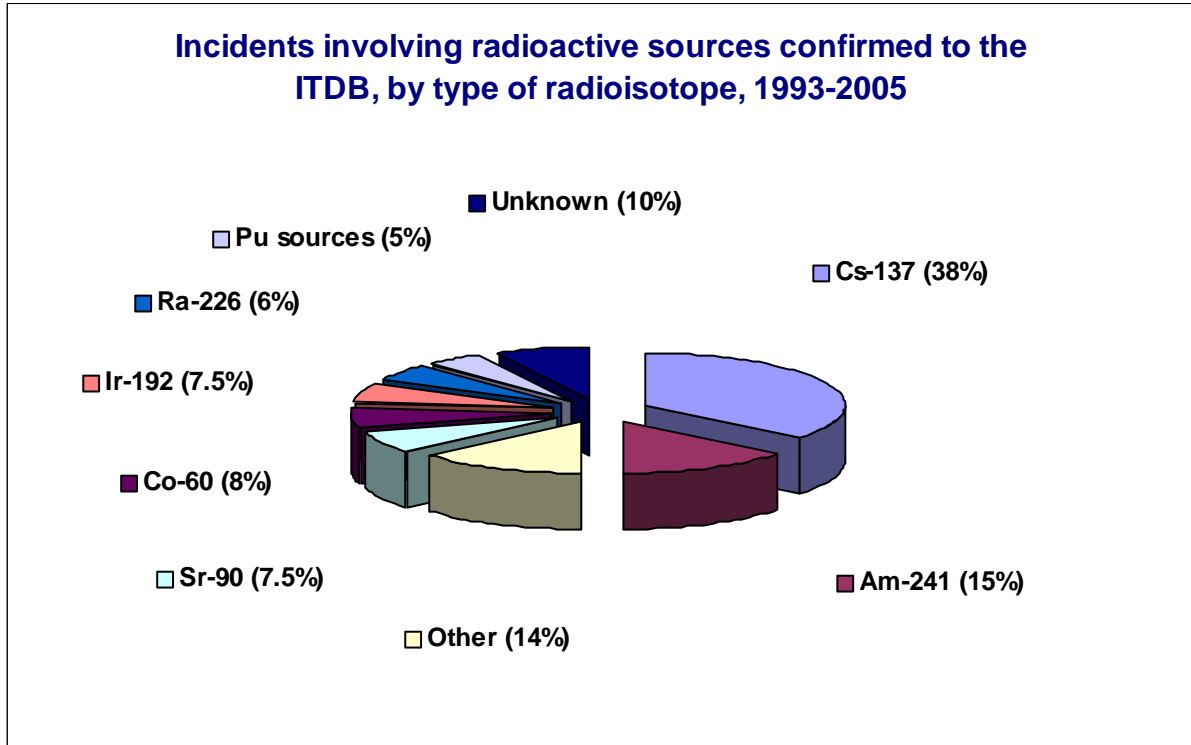

IAEA ILLICIT TRAFFICKING DATABASE (ITDB)

IAEA information system on illicit trafficking and other unauthorized activities involving nuclear and radioactive materials

Note: The total is higher than 100% because some incidents involved more than one type of radioisotope.